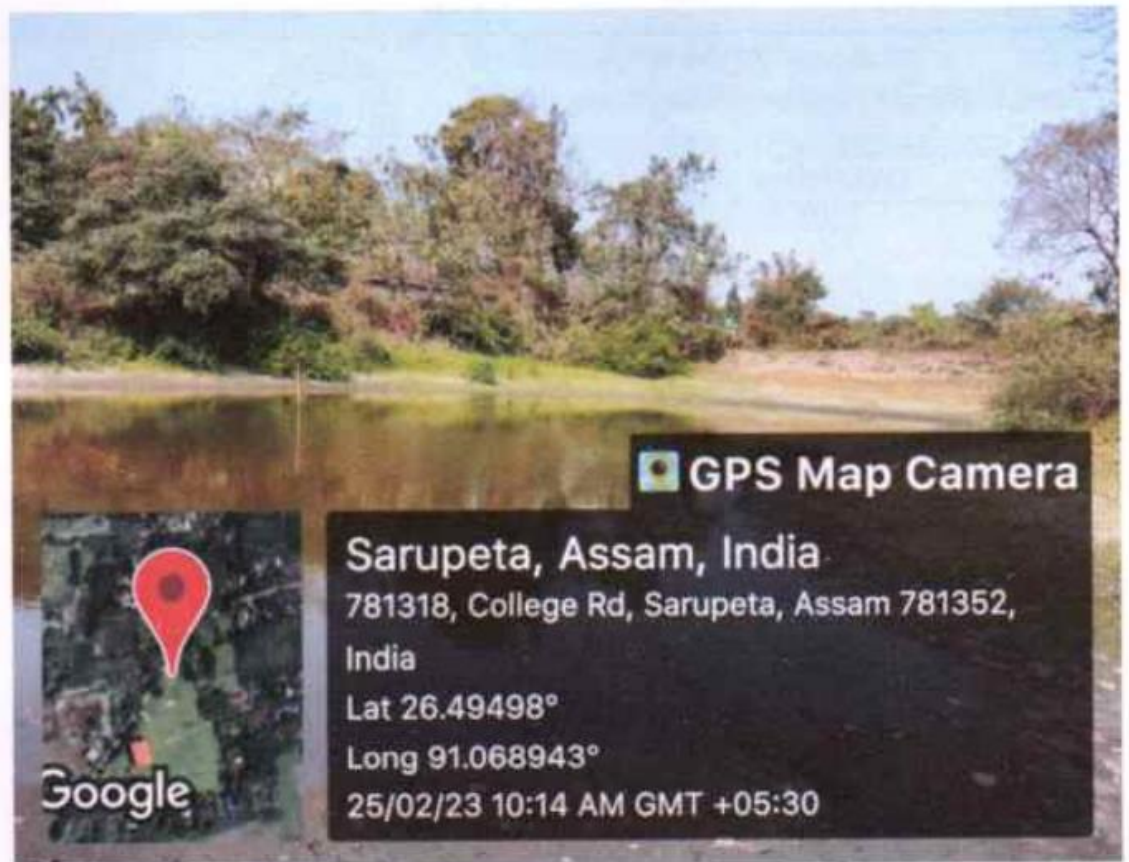

Water conservation

Construction and Maintenance of Water Bodies