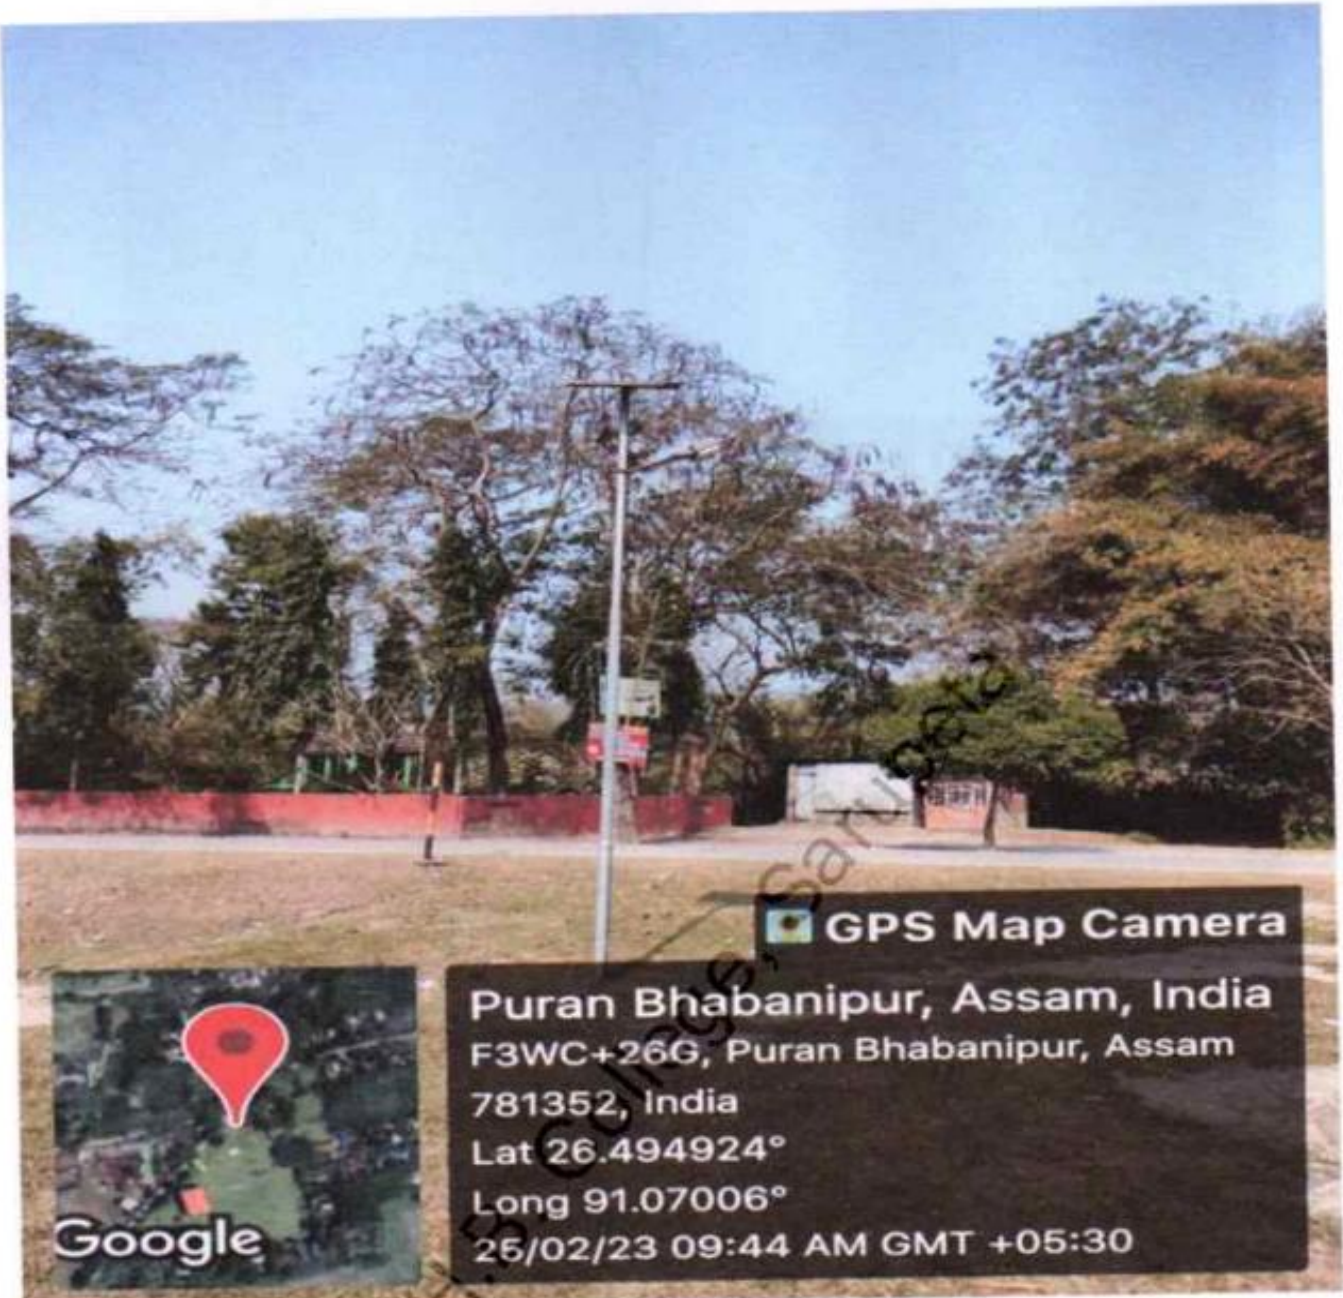

Alternate sources of energy and energy conservation measures

Principal
B.H.B. College, Sarupeta

 **GPS Map Camera**

Puran Bhabanipur, Assam, India
F3WC+26G, Puran Bhabanipur, Assam
781352, India
Lat 26.494924°
Long 91.07006°
26/02/23 09:44 AM GMT +05:30